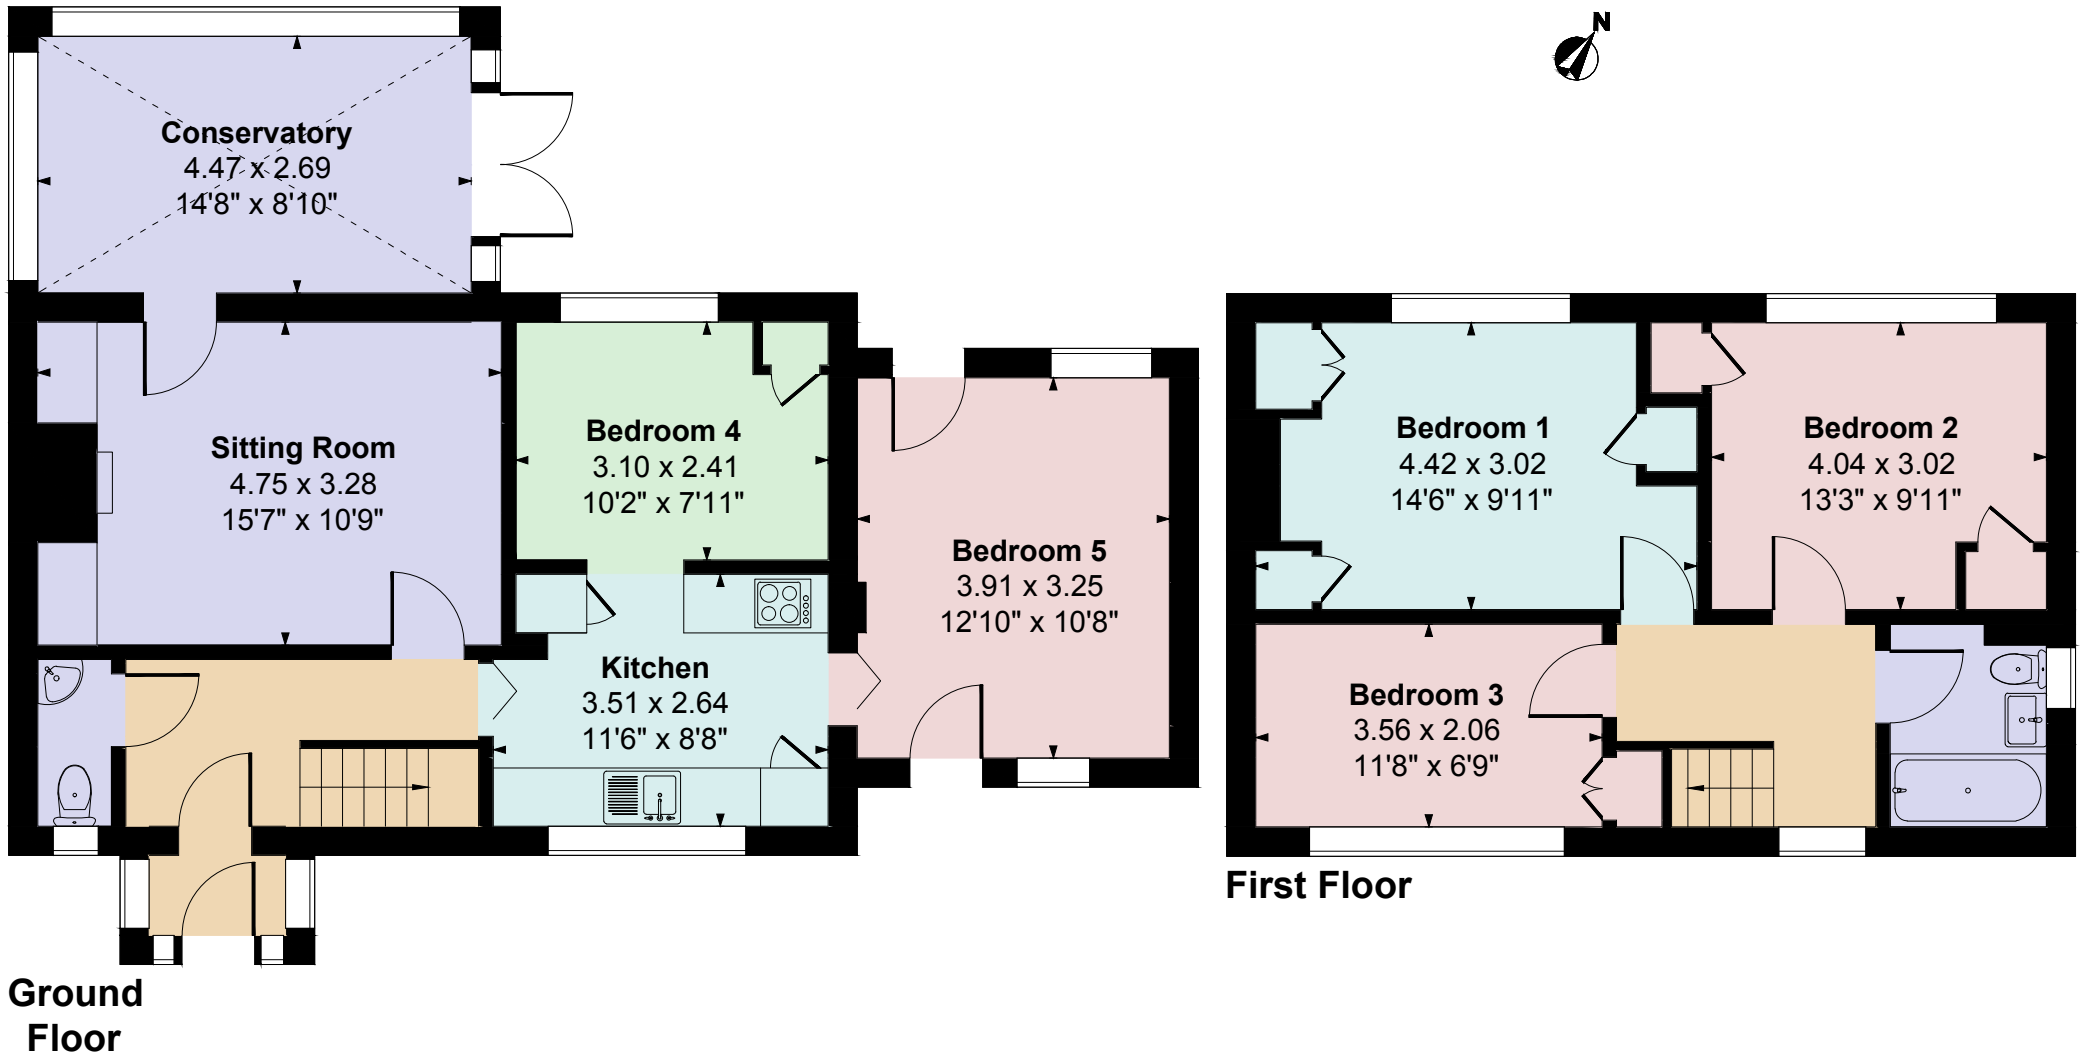

98 Cranmore Place, Bath, Somerset, BA2

Approximate Gross Internal Area
Main House = 112 sq m (1213 sq ft)

© Meyer Energy 2024. Drawn to RICS guidelines. Not drawn to scale.
Plan is for illustration purposes only. All features, door openings, and window locations are approximate.
All measurements and areas are approximate and should not be relied on as a statement of fact.